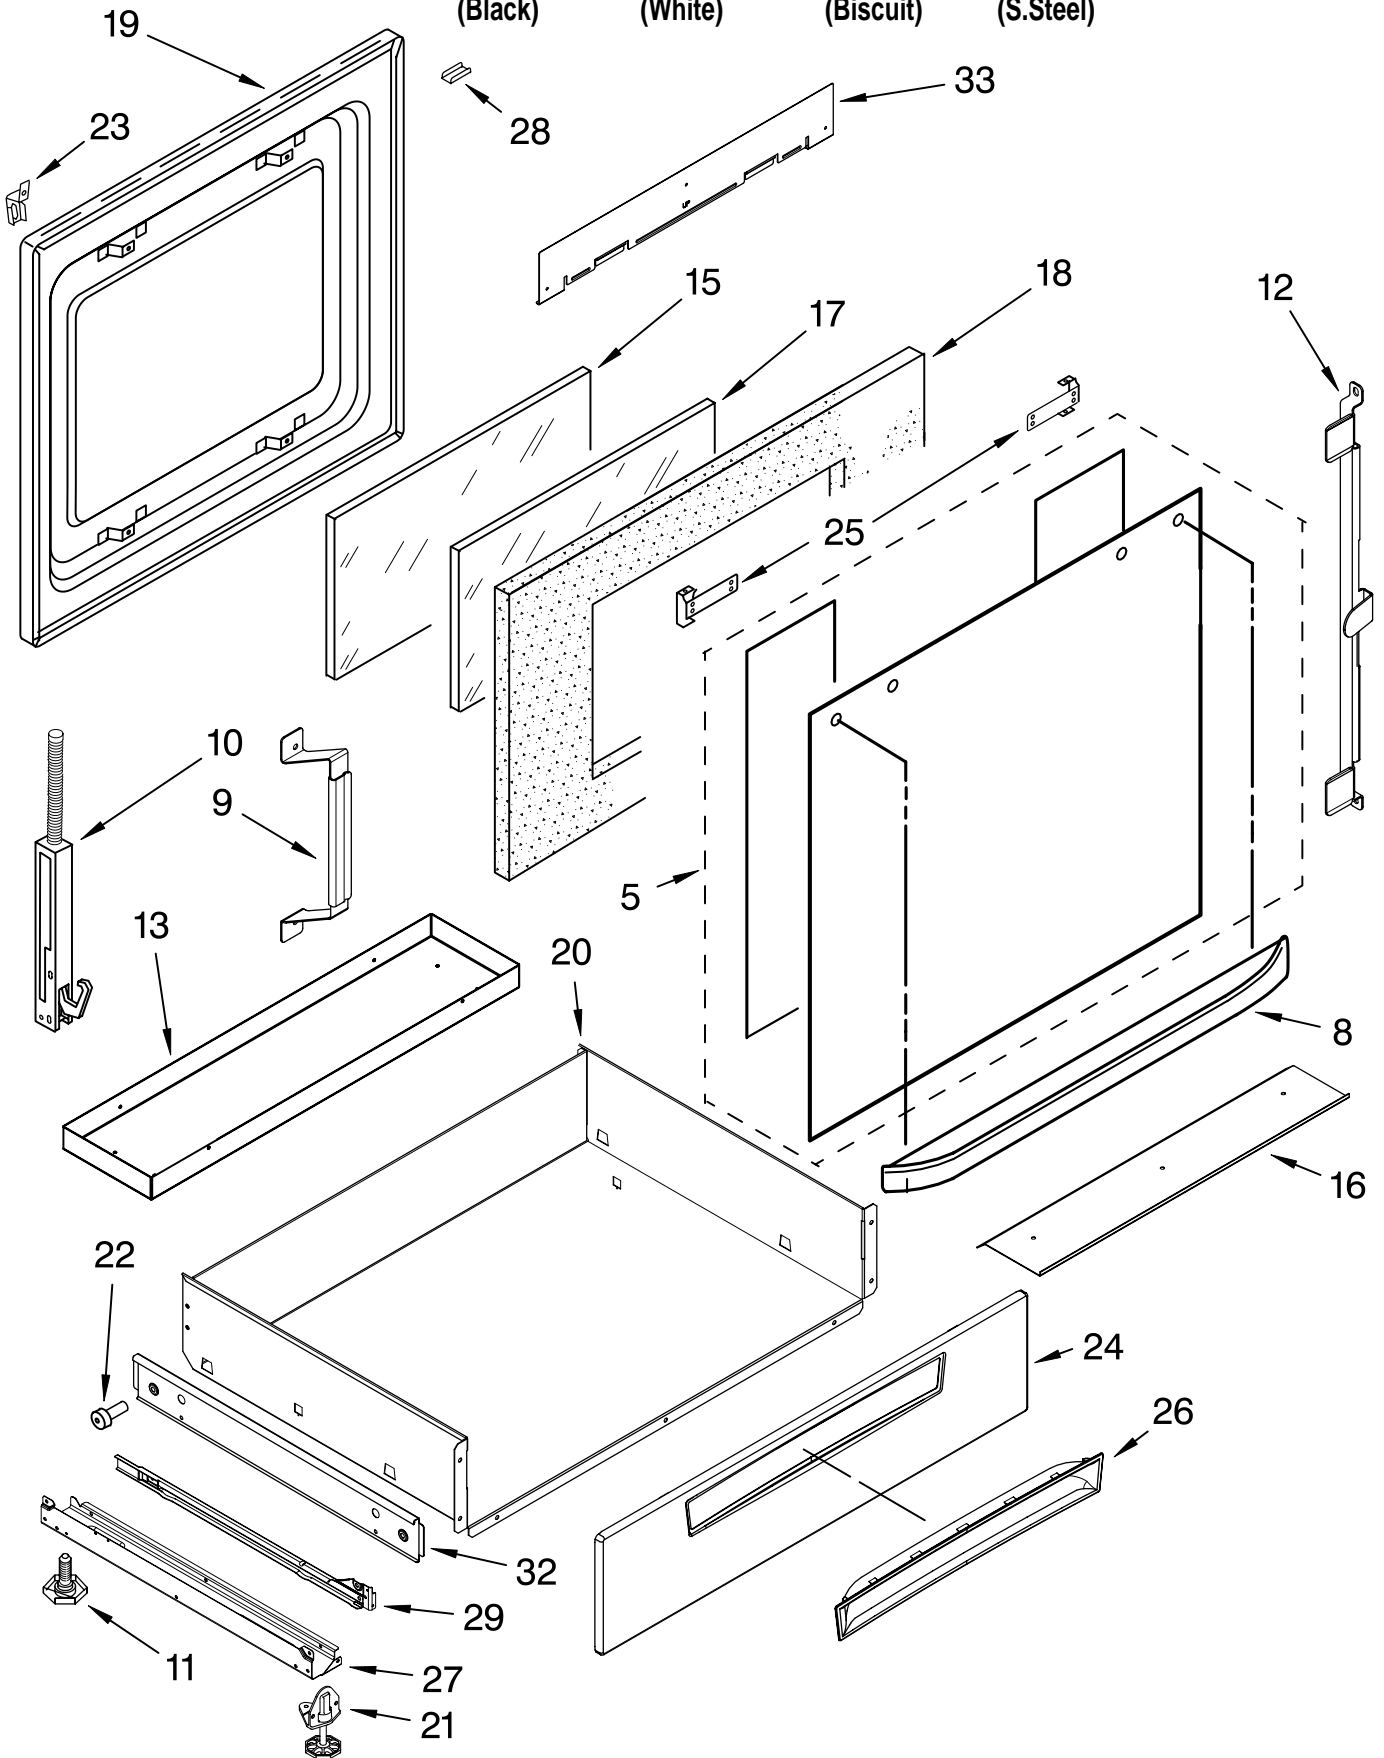

OVEN PARTS

For Models: GY396LXPB00, GY396LXPQ00, GY396LXPT00, GY396LXPS00
(Black) (White) (Biscuit) (S.Steel)

Illus. No.	Part No.	DESCRIPTION
1		Trim, Side (Right Hand)
	9757735WH	White
	9757735BT	Biscuit
	9757735BL	Black
	9757735SS	S.Steel
		(Left Hand)
	9757734WH	White
	9757734BT	Biscuit
	9757734BL	Black
	9757734SS	S.Steel
	3400832	Screw
3		Hinge Receiver
	4455605	Left Hand
	4455606	Right Hand
4	4448520	Bumper, Door
7	4455865	Top Chassis
	4449809	Screw
9	4452158	Tube, Vent
	3196176	Screw
10	4452165	Lens, Light
11	4452368	Oven Light Assy
12	4452166	Bulb, Light
13	9757732	Shield, Heat
	4449743	Screw (4)

Illus. No.	Part No.	DESCRIPTION
14	4455612	Frame, Front
	4449040	Screw
	4450118	Nut
15	4455382	Gasket, Door
16	4453951	Deflector, Vent Bottom
17	4452152	Bracket, Mounting
19	4451478	Support, Insulation
	4449809	Screw
20		Body, Side
	9751907PB	Black
	9751907PW	White
	9751907PC	Biscuit
22	8302474	Latch, Motorized
	4449154	Screw
23	341196	Thermostat SPST (205)
25	4455641	Side, Chassis (R.H. & L.H.)
	4449809	Screw
26	9756809	Back, Chassis
	4449809	Screw
27		Liner, Oven (Not serviceable)
29	4455636	Sensor

Illus. No.	Part No.	DESCRIPTION
37	4451442	Thermostat (TOD) (Temp.) SPST
43	9759713	Base, Chassis
49	4448933	Retainer, Gasket
	4449154	Screw
50	4451747	Cover, Back
	4449809	Screw
54		Vent, Bottom Upper
	9756481WH	White
	9756481BT	Biscuit
	9756481BL	Black
	9756481SS	S.Steel
55		Trim, Btm Vent
	9756485WH	White
	9756485BT	Biscuit
	9756485BL	Black
	9756485SS	S.Steel

**FOLLOWING PARTS
NOT ILLUSTRATED**

INSULATION

- 9756817 Insulation, Wrap
- 9756470 Insulation, Back

DOOR AND DRAWER PARTS

For Models: GY396LXPB00, GY396LXPQ00, GY396LXPT00, GY396LXPS00
(Black) (White) (Biscuit) (S.Steel)

FOR ORDERING INFORMATION REFER TO PARTS PRICE LIST